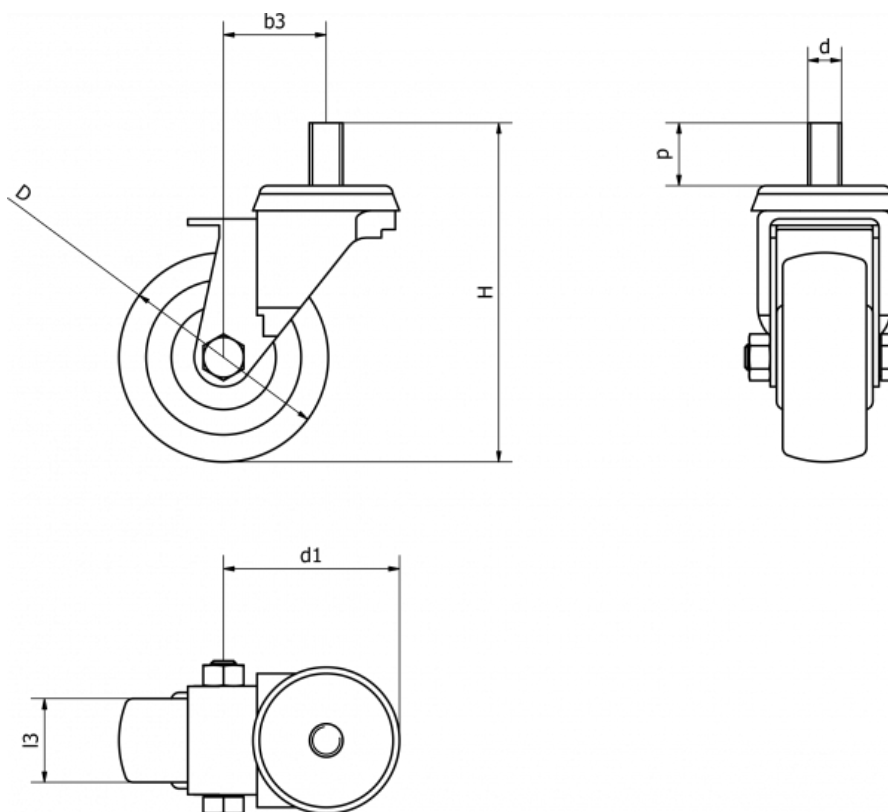

# Data Sheet

Article number: 2314452161

Description: E+G rubber wheel 452161  
RE.C7-080-CBL Turning plate without brake

## Measures

B	=	H	= 104
b3	= 25	L	=
Code	= 452161	l3	= 24
d	= M12	p	= 25
D	= 80	s	=
d1	= 41	Type	= RE.C7-080-CBL
Dynamic load (N)	= 550		
g	= 390		